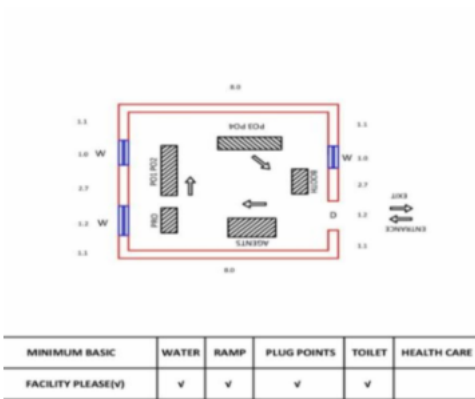

Nazri Naksha

Google Map View

Polling Station Building Front View

Polling Station Front View

Cad View

Key MAP View