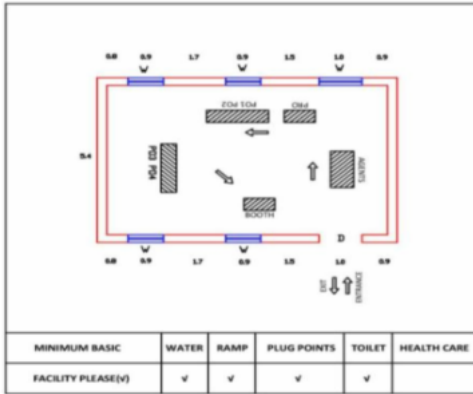

Nazri Naksha

Google Map View

Polling Station Building Front View

Polling Station Front View

Cad View

Key MAP View