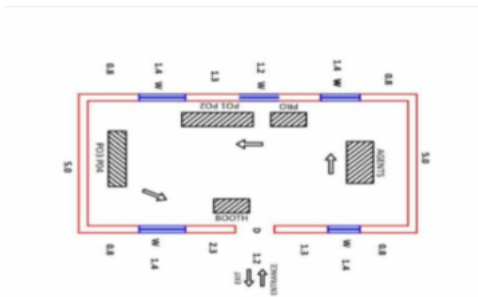

Cad View

Key MAP View

MINIMUM BASIC	WATER	RAMP	PLUG POINTS	TOILET	HEALTH CARE
FACILITY PLEASE(V)	✓	✓	✓	✓