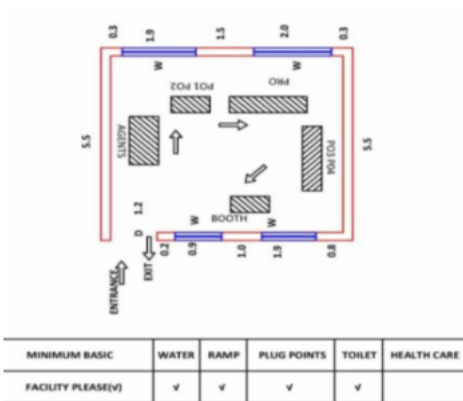

Nazri Naksha

Google Map View

Polling Station Building Front View

Polling Station Front View

Cad View

Key MAP View