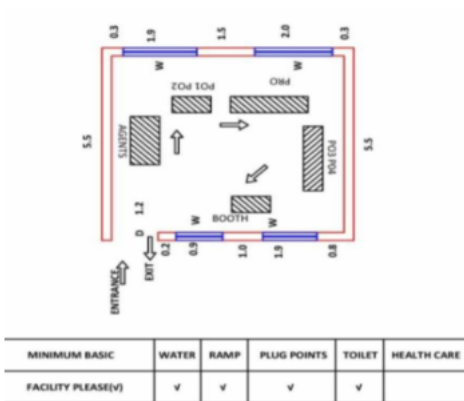

Nazri Naksha

Google Map View

Polling Station Building Front View

Polling Station Front View

Cad View

Key MAP View