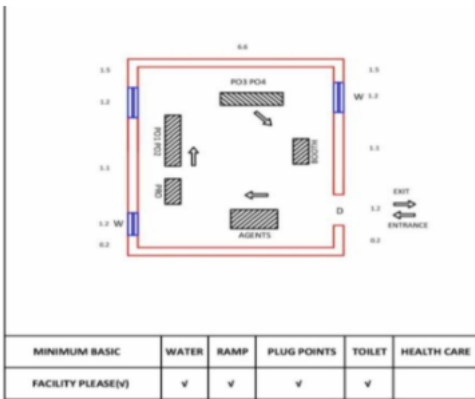

Nazri Naksha

Google Map View

Polling Station Building Front View

Polling Station Front View

Cad View

Key MAP View