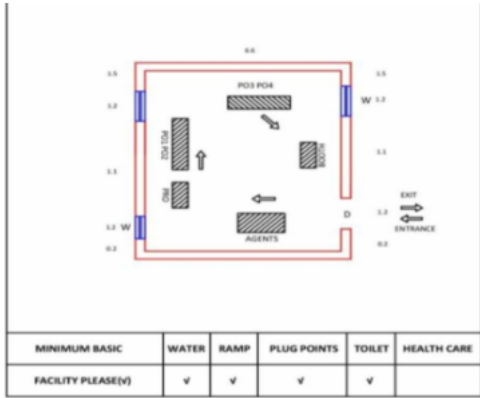

Nazri Naksha

Google Map View

Polling Station Building Front View

Polling Station Front View

Cad View

Key MAP View