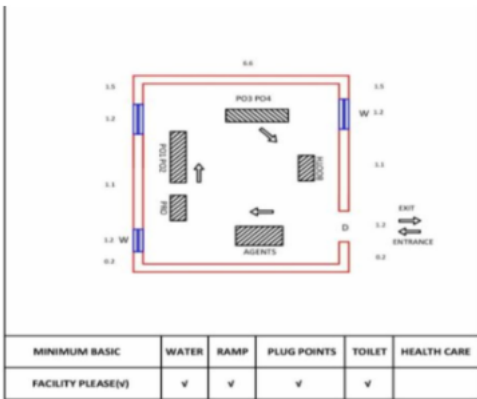

Nazri Naksha

Google Map View

Polling Station Building Front View

Polling Station Front View

Cad View

Key MAP View