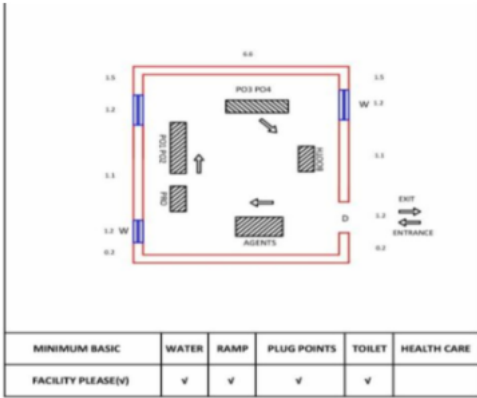

Nazri Naksha

Google Map View

Polling Station Building Front View

Polling Station Front View

Cad View

Key MAP View