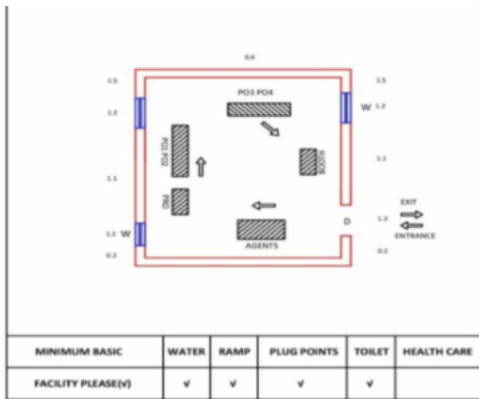

Nazri Naksha

Google Map View

Polling Station Building Front View

Polling Station Front View

Cad View

Key MAP View