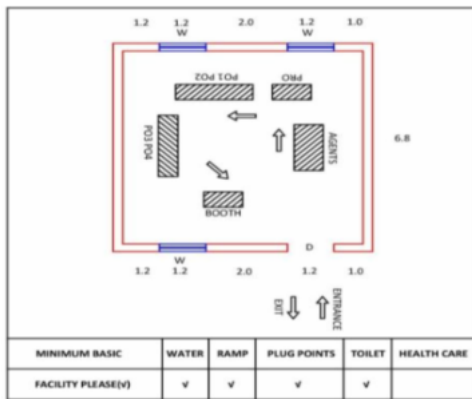

Nazri Naksha

Google Map View

Polling Station Building Front View

Polling Station Front View

Cad View

Key MAP View