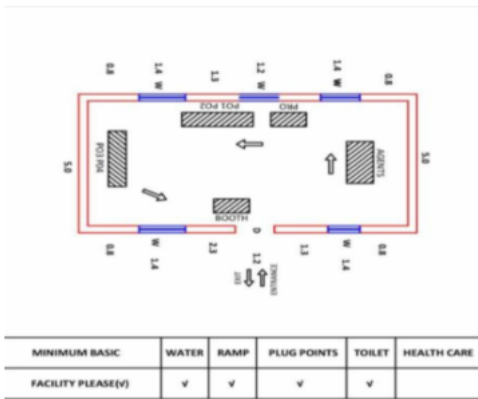

Nazri Naksha

Google Map View

Polling Station Building Front View

Polling Station Front View

Cad View

Key MAP View