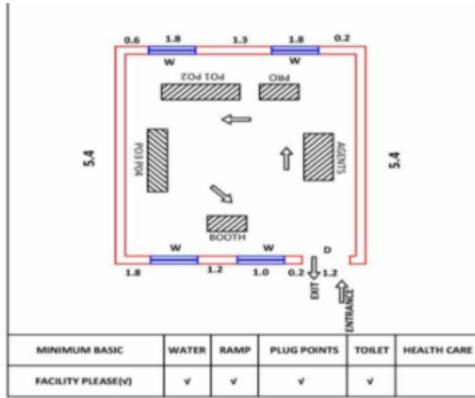

Nazri Naksha

Google Map View

Polling Station Building Front View

Polling Station Front View

Cad View

Key MAP View