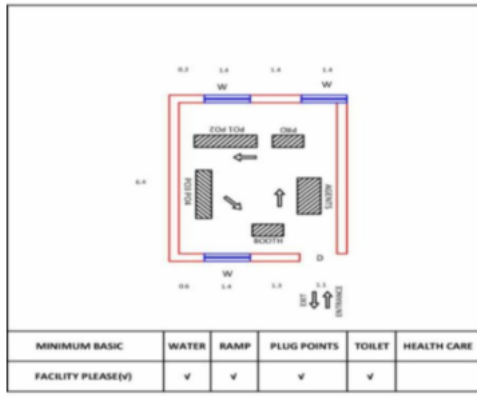

Nazri Naksha

Google Map View

Polling Station Building Front View

Polling Station Front View

Cad View

Key MAP View