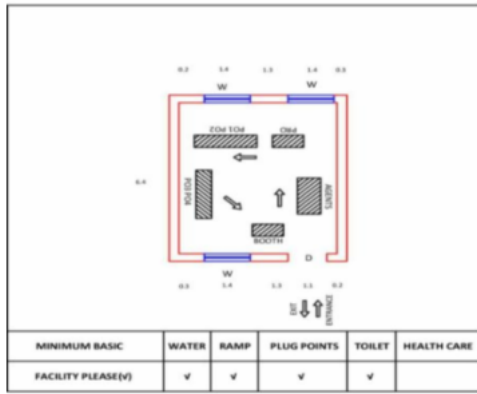

Nazri Naksha

Google Map View

Polling Station Building Front View

Polling Station Front View

Cad View

Key MAP View