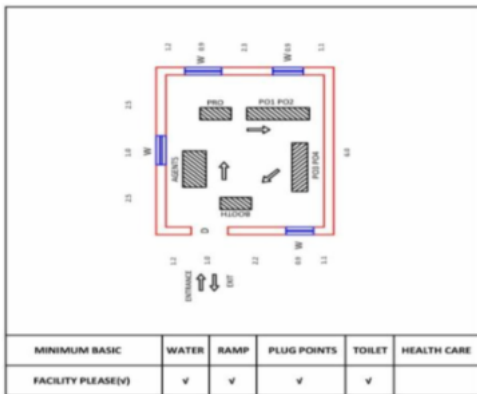

Nazri Naksha

Google Map View

Polling Station Building Front View

Polling Station Front View

Cad View

Key MAP View