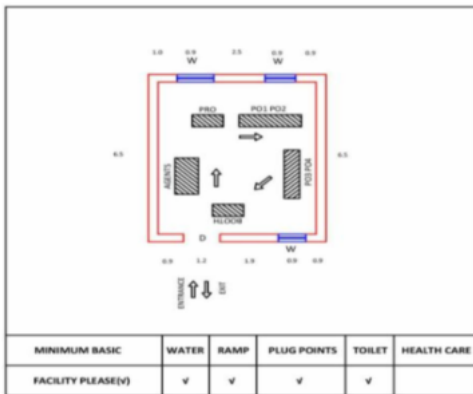

Nazri Naksha

Google Map View

Polling Station Building Front View

Polling Station Front View

Cad View

Key MAP View