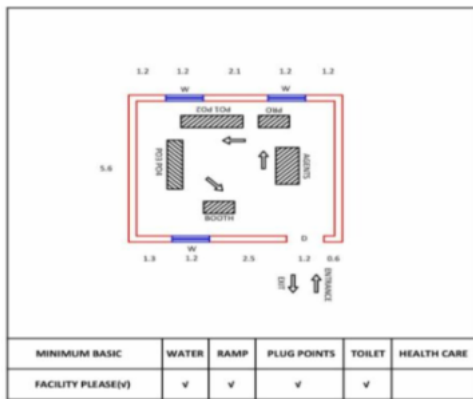

Nazri Naksha

Google Map View

Polling Station Building Front View

Polling Station Front View

Cad View

Key MAP View