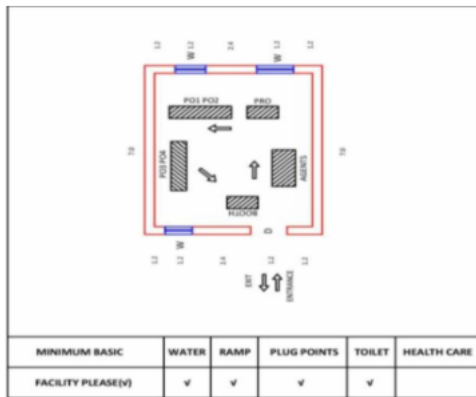

Nazri Naksha

Google Map View

Polling Station Building Front View

Polling Station Front View

Cad View

Key MAP View