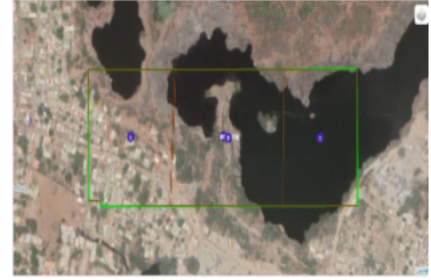

Nazri Naksha

Google Map View