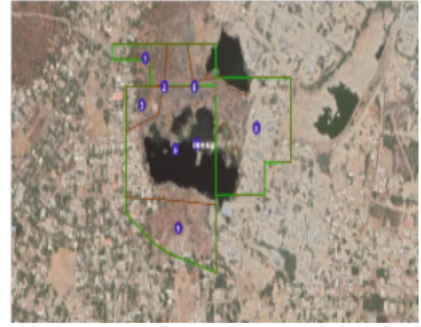

Nazri Naksha

Google Map View