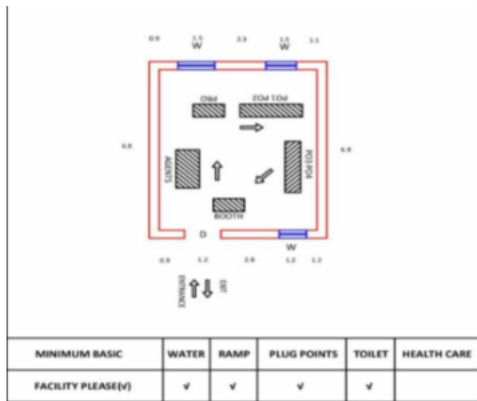

Nazri Naksha

Google Map View

Polling Station Building Front View

Polling Station Front View

Cad View

Key MAP View