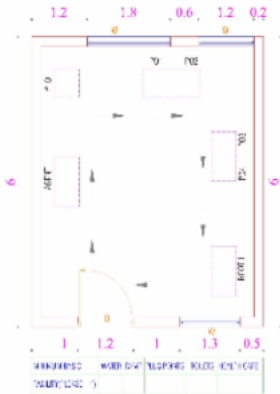

Nazri Naksha

Google Map View

Polling Station Building Front View

Polling Station Front View

Cad View

Key MAP View