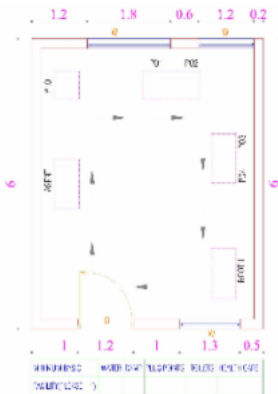

Nazri Naksha

Google Map View

Cad View