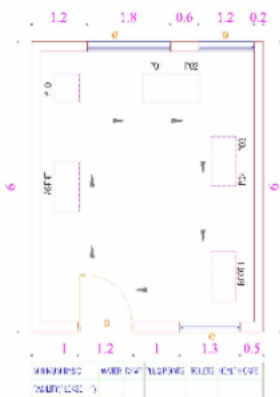

Nazri Naksha

Google Map View

Polling Station Building Front View

Polling Station Front View

Cad View

Key MAP View