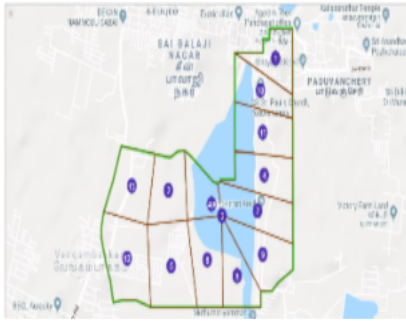

Nazri Naksha

Google Map View