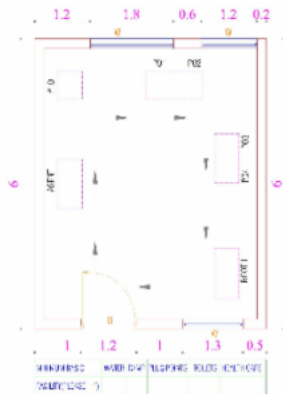

Nazri Naksha

Google Map View

Polling Station Building Front View

Polling Station Front View

Cad View

Key MAP View