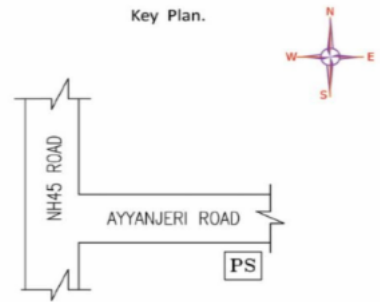

Cad View

Key MAP View

Key Plan.

MINIMUM BASIC FACILITY (PLEASE-)	WATER	RAMP	PLUG POINTS	TOILET	HEALTHCARE
	✓	✓	✓	✓