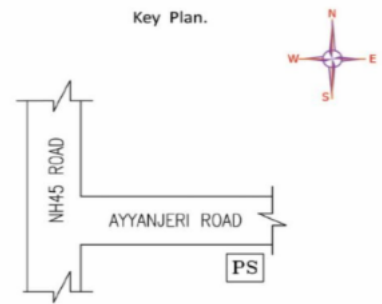

Cad View

Key MAP View

Key Plan.

MINIMUM BASIC FACILITY (PLEASE-)	WATER	RAMP	PLUG POINTS	TOILET	HEALTHCARE
	✓	✓	✓	✓