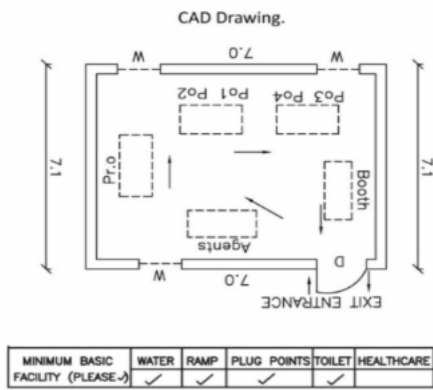

Nazri Naksha

Google Map View

Polling Station Building Front View

Polling Station Front View

Cad View

Key MAP View