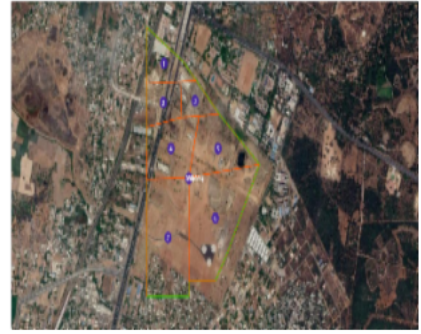

Nazri Naksha

Google Map View