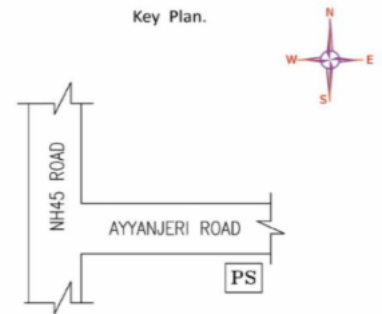

Cad View

Key MAP View

MINIMUM BASIC FACILITY (PLEASE ✓)	WATER	RAMP	PLUG POINTS	TOILET	HEALTHCARE
	✓	✓	✓	✓