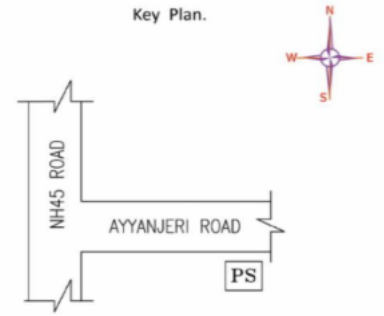

Nazri Naksha

Google Map View

Polling Station Building Front View

Polling Station Front View

Cad View

Key MAP View

MINIMUM BASIC FACILITY (PLEASE ✓)	WATER	RAMP	PLUG POINTS	TOILET	HEALTHCARE
	✓	✓	✓	✓