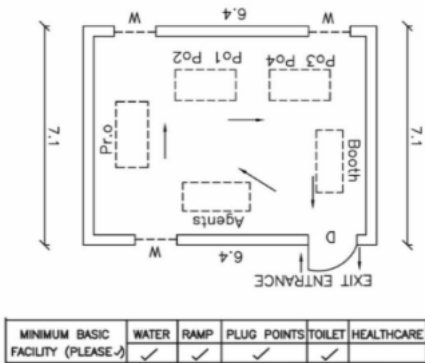

Nazri Naksha

Google Map View

Polling Station Building Front View

Polling Station Front View

Cad View

Key MAP View