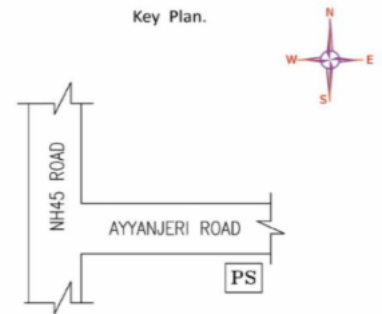

Cad View

Key MAP View

MINIMUM BASIC FACILITY (PLEASE ✓)	WATER	RAMP	PLUG POINTS	TOILET	HEALTHCARE
	✓	✓	✓	✓	✓