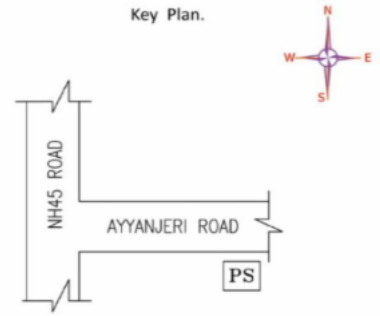

Cad View

Key MAP View

MINIMUM BASIC FACILITY (PLEASE-)	WATER	RAMP	PLUG POINTS	TOILET	HEALTHCARE
	✓	✓	✓	✓