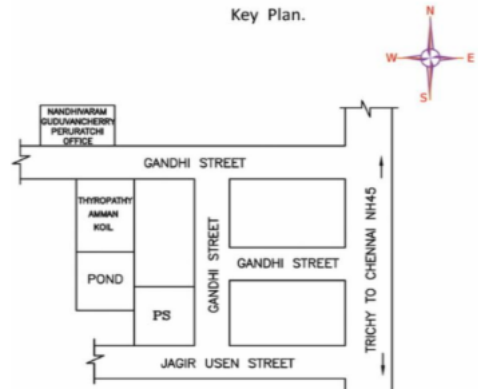

Cad View

Key MAP View

MINIMUM BASIC FACILITY (PLEASE-)	WATER	RAMP	PLUG POINTS	TOILET	HEALTHCARE
	✓	✓	✓	✓