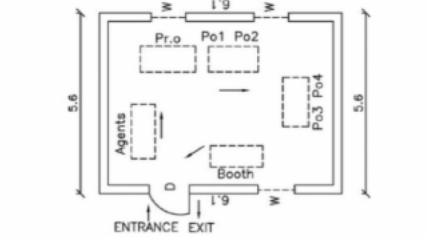

Cad View

Key MAP View

MINIMUM BASIC FACILITY (PLEASE-)	WATER	RAMP	PLUG POINTS	TOILET	HEALTHCARE
	✓	✓	✓	✓