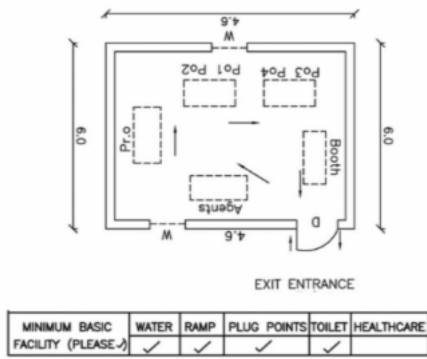

Nazri Naksha

Google Map View

Polling Station Building Front View

Polling Station Front View

Cad View

Key MAP View