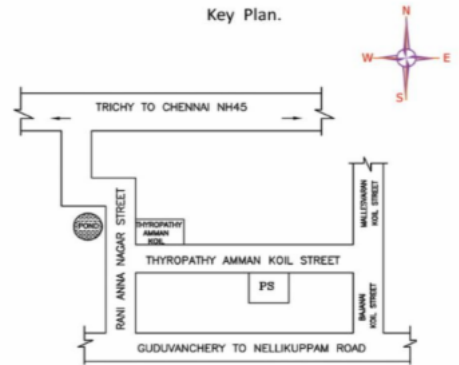

Nazri Naksha

Google Map View

Polling Station Building Front View

Polling Station Front View

Cad View

Key MAP View

MINIMUM BASIC FACILITY (PLEASE ✓)	WATER	RAMP	PLUG POINTS	TOILET	HEALTHCARE
	✓	✓	✓	✓