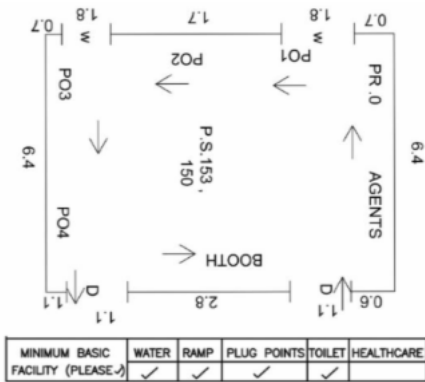

Nazri Naksha

Google Map View

Polling Station Building Front View

Polling Station Front View

Cad View

Key MAP View