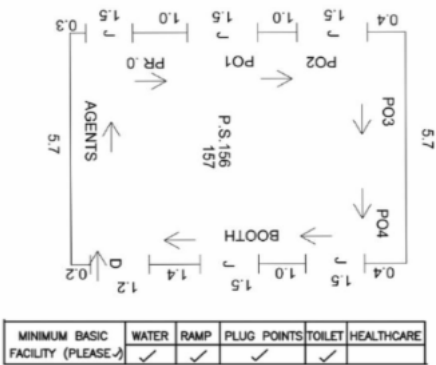

Nazri Naksha

Google Map View

Polling Station Building Front View

Polling Station Front View

Cad View

Key MAP View