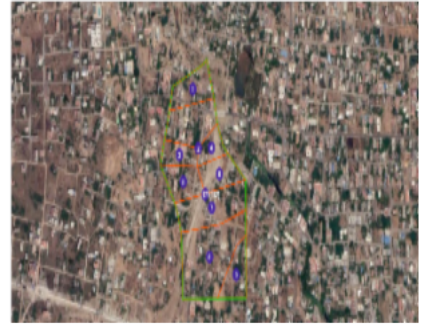

Nazri Naksha

Google Map View