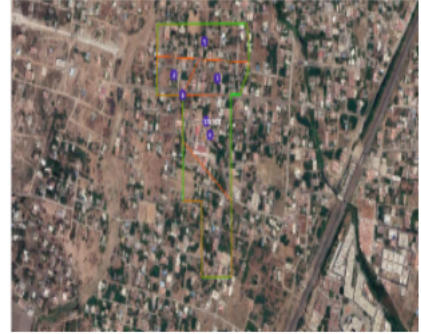

Nazri Naksha

Google Map View