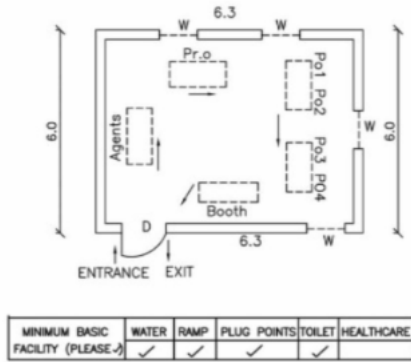

Nazri Naksha

Google Map View

Polling Station Building Front View

Polling Station Front View

Cad View

Key MAP View