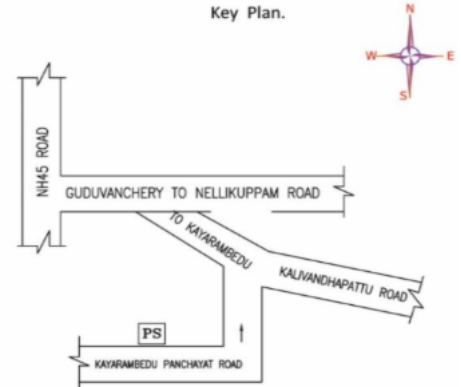

Nazri Naksha

Google Map View

Polling Station Building Front View

Polling Station Front View

Cad View

Key MAP View

MINIMUM BASIC FACILITY (PLEASE ✓)	WATER	RAMP	PLUG POINTS	TOILET	HEALTHCARE
	✓	✓	✓	✓