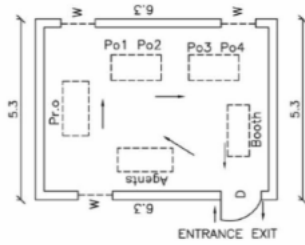

Nazri Naksha

Google Map View

Polling Station Building Front View

Polling Station Front View

Cad View

MINIMUM BASIC FACILITY (PLEASE ✓)	WATER	RAMP	PLUG POINTS	TOILET	HEALTHCARE
	✓	✓	✓	✓	

Key MAP View