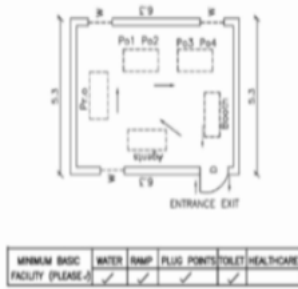

Nazri Naksha

Google Map View

Cad View