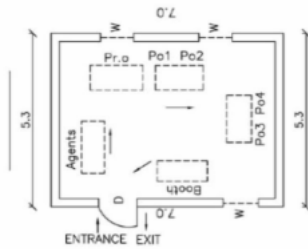

Nazri Naksha

Google Map View

Polling Station Building Front View

Polling Station Front View

Cad View

MINIMUM BASIC FACILITY (PLEASE ✓)	WATER	RAMP	PLUG POINTS	TOILET	HEALTHCARE
	✓	✓	✓	✓	

Key MAP View