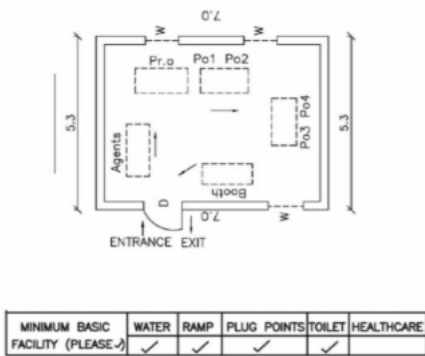

Nazri Naksha

Google Map View

Polling Station Building Front View

Polling Station Front View

Cad View

Key MAP View