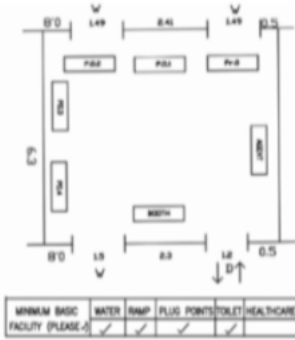

Nazri Naksha

Google Map View

Polling Station Building Front View

Polling Station Front View

Cad View

Key MAP View